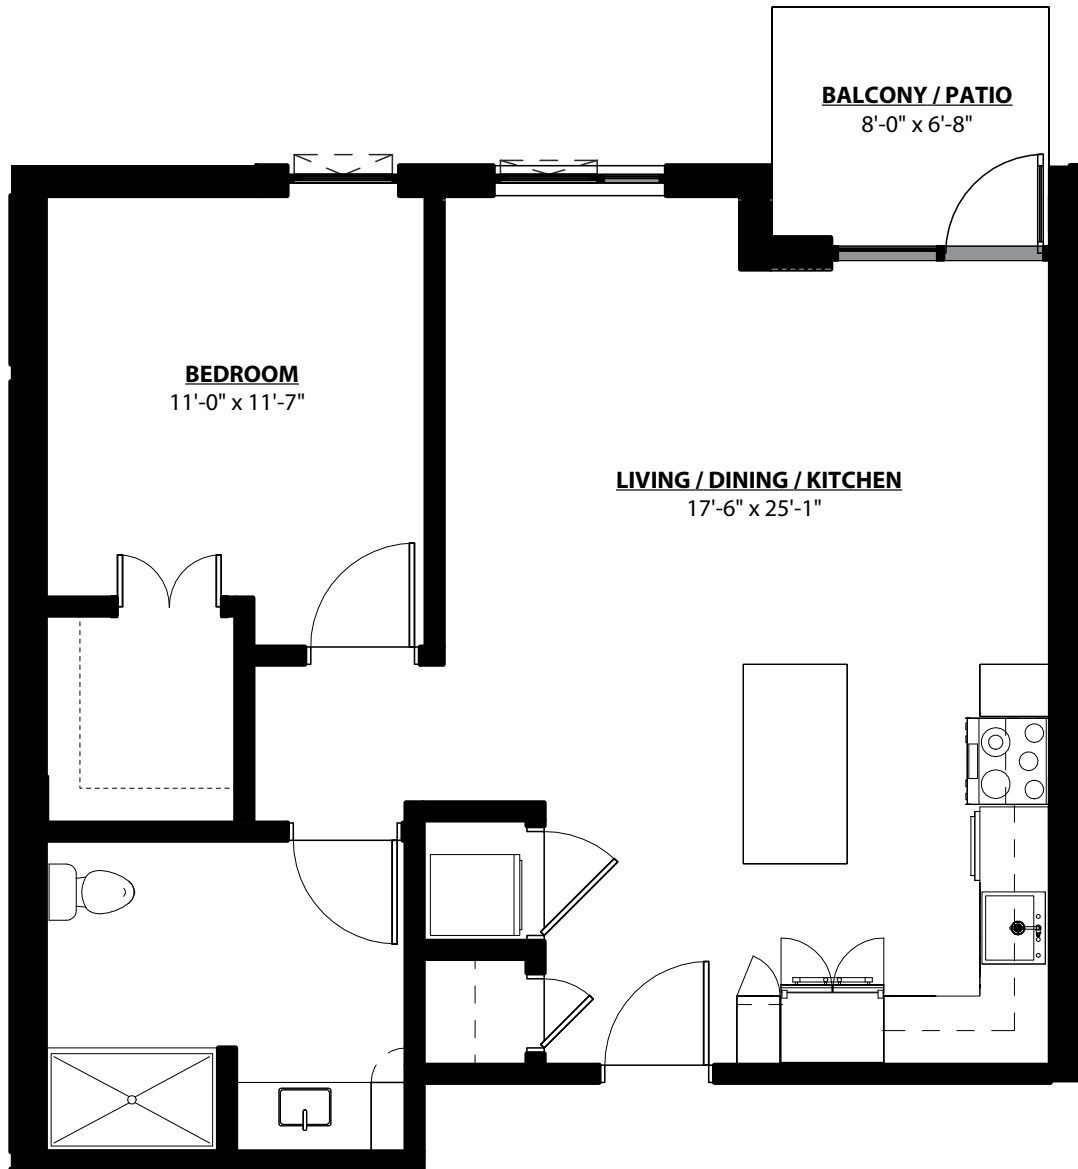

Agave B

1 BEDROOM • 1 BATH • 784 SQ. FT.

All unit plans are representative and may not reflect the exact dimensions of all units within the building.

Per Health and Safety Code section 1772.2, Kendal at Ventura has filed an application for a Permit to Accept Deposits and a Certificate of Authority with the California Department of Social Services.