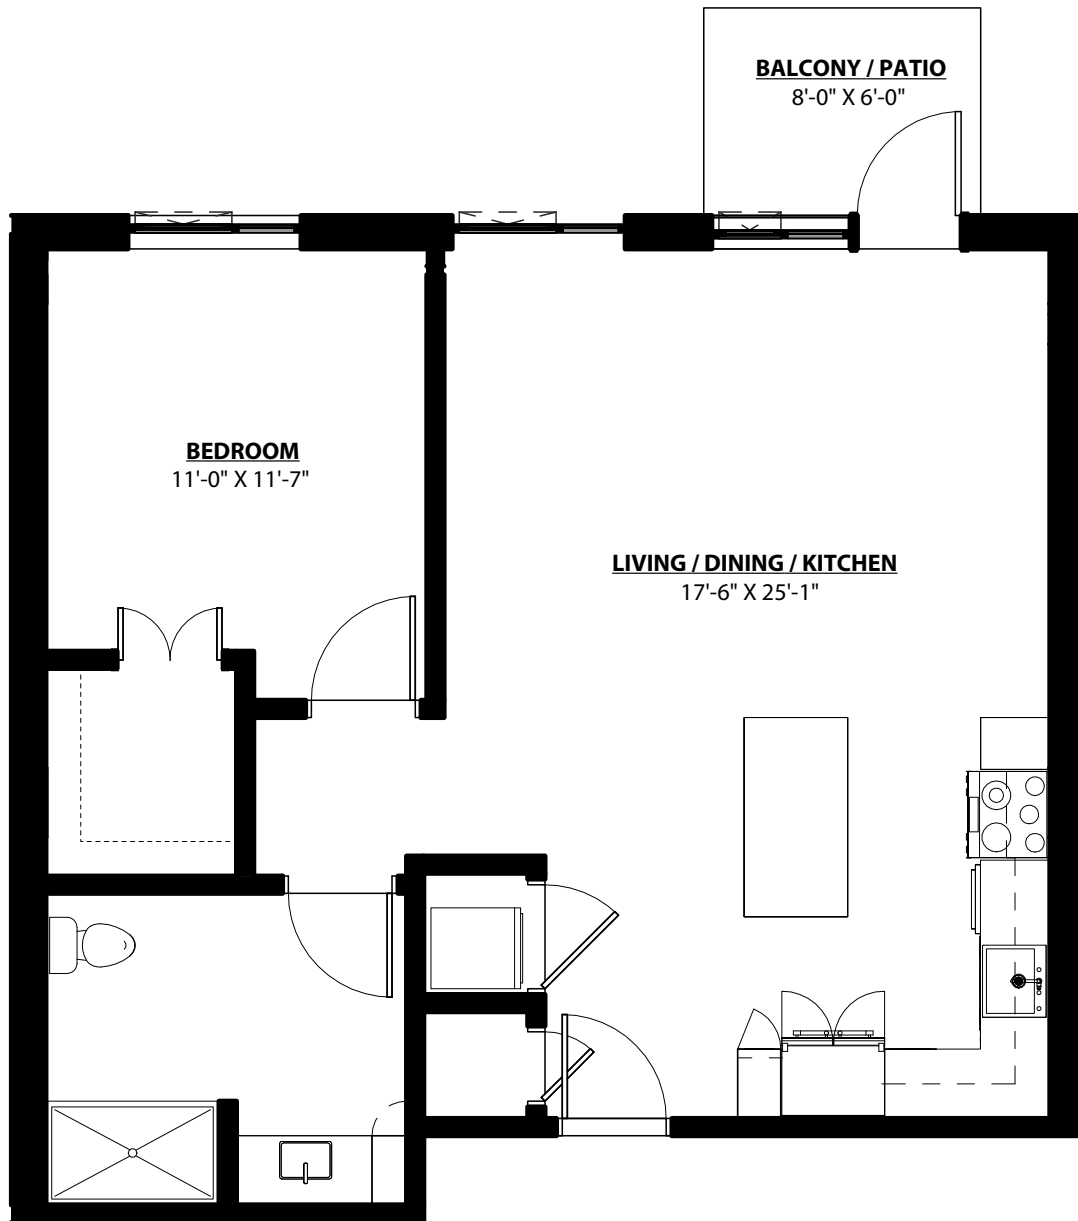

# Agave A

1 BEDROOM • 1 BATH • 803 SQ. FT.

All unit plans are representative and may not reflect the exact dimensions of all units within the building.

Per Health and Safety Code section 1772.2, Kendal at Ventura has filed an application for a Permit to Accept Deposits and a Certificate of Authority with the California Department of Social Services.