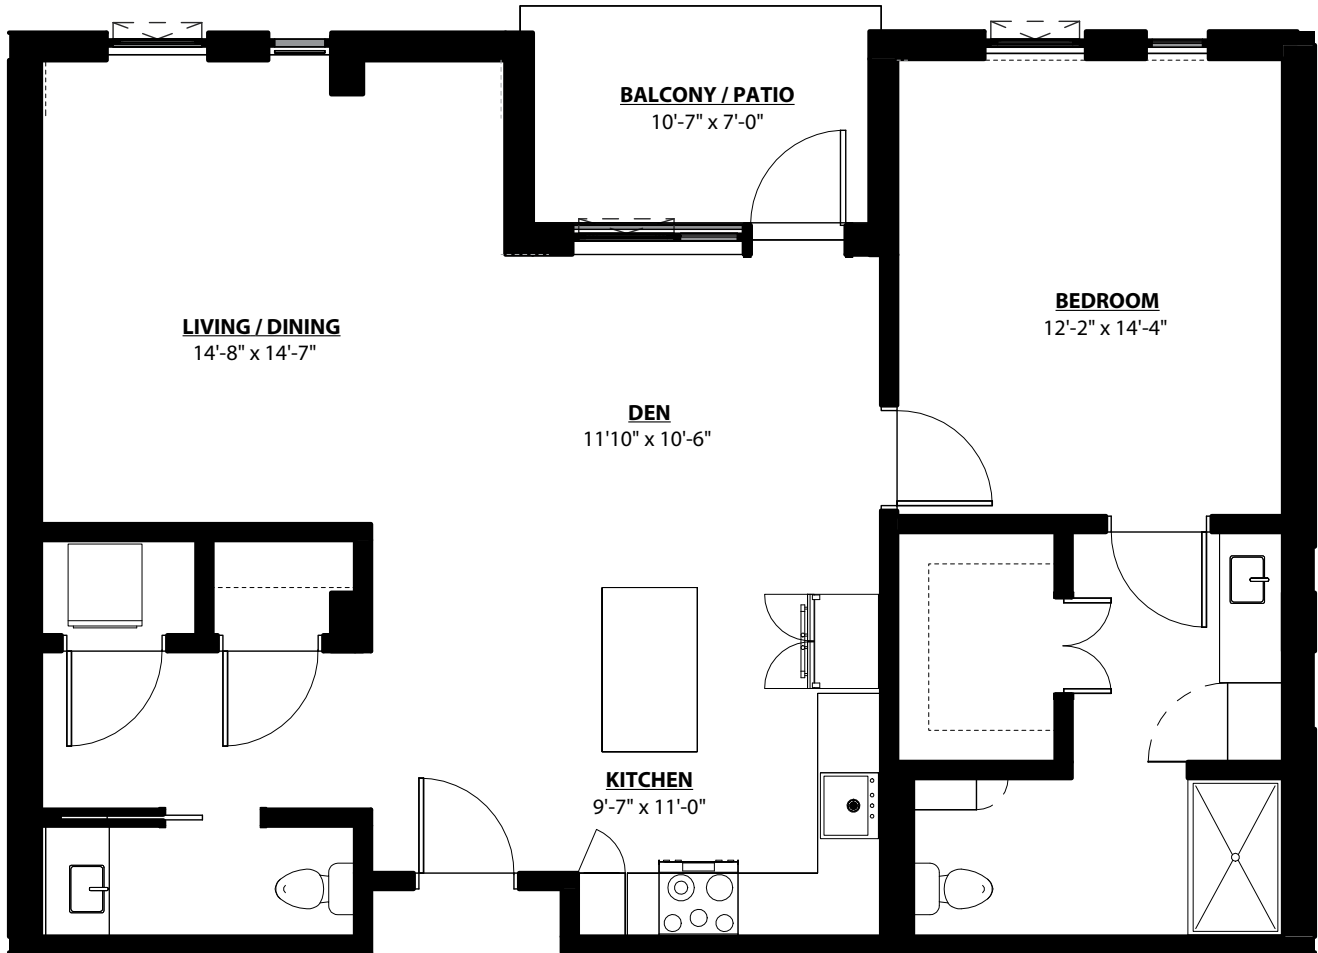

Daisy A

1 BEDROOM • 1.5 BATH • DEN • 1,047 SQ. FT.

All unit plans are representative and may not reflect the exact dimensions of all units within the building.

Per Health and Safety Code section 1772.2, Kendal at Ventura has filed an application for a Permit to Accept Deposits and a Certificate of Authority with the California Department of Social Services.