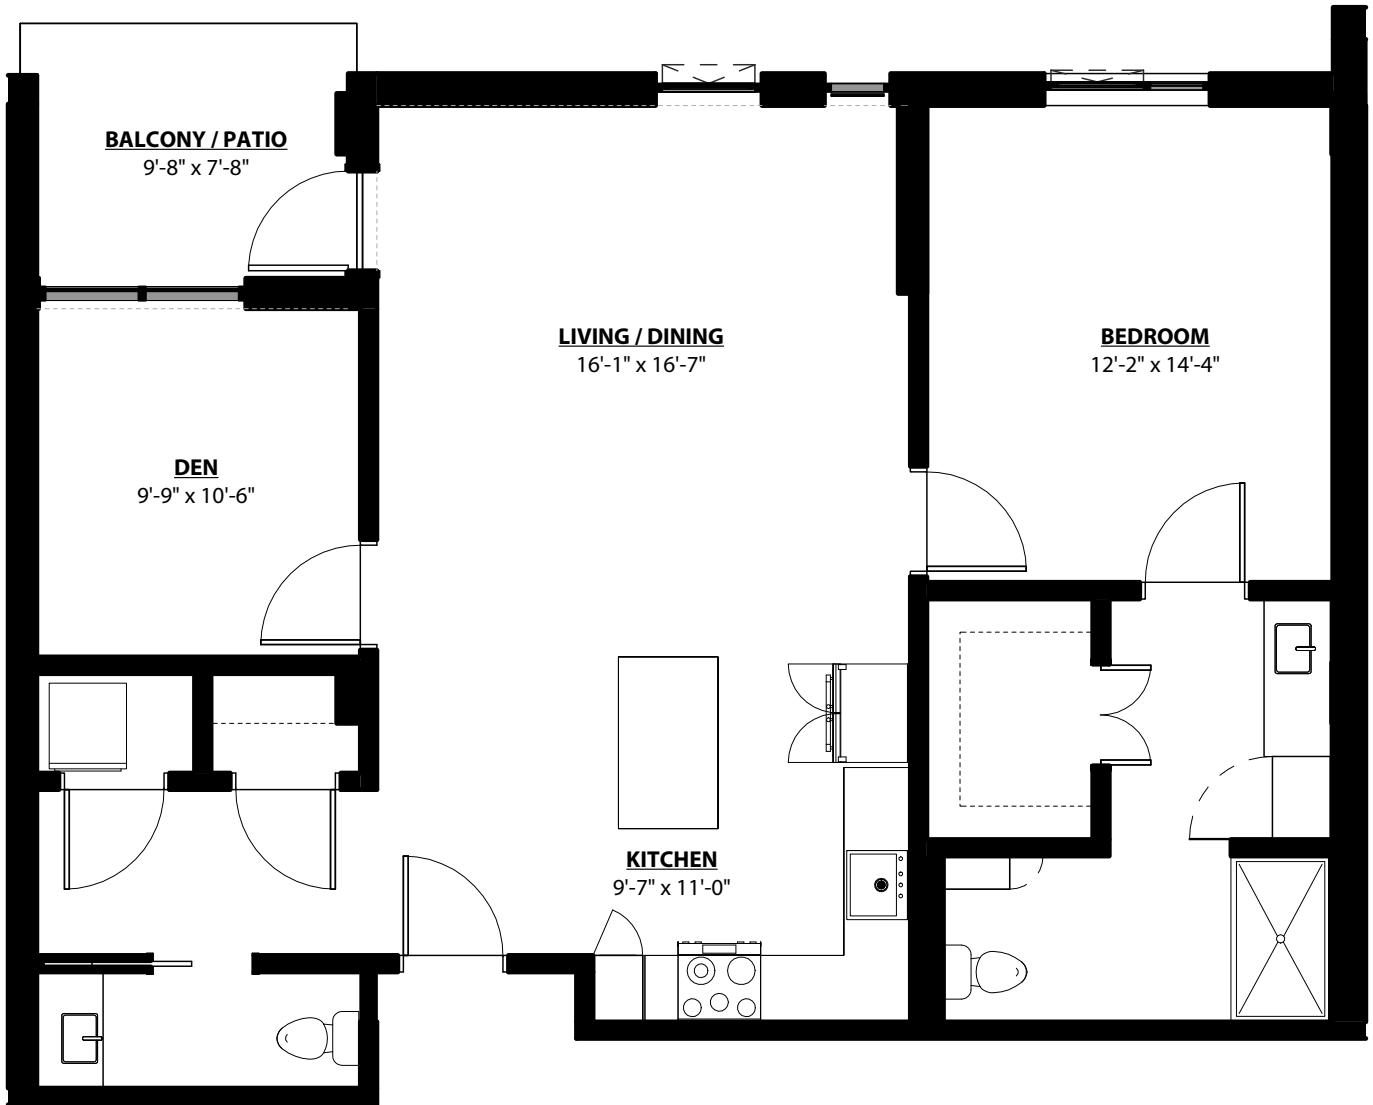

Daisy B

1 BEDROOM • 1.5 BATH • DEN • 1,080 SQ. FT.

All unit plans are representative and may not reflect the exact dimensions of all units within the building.

Per Health and Safety Code section 1772.2, Kendal at Ventura has filed an application for a Permit to Accept Deposits and a Certificate of Authority with the California Department of Social Services.