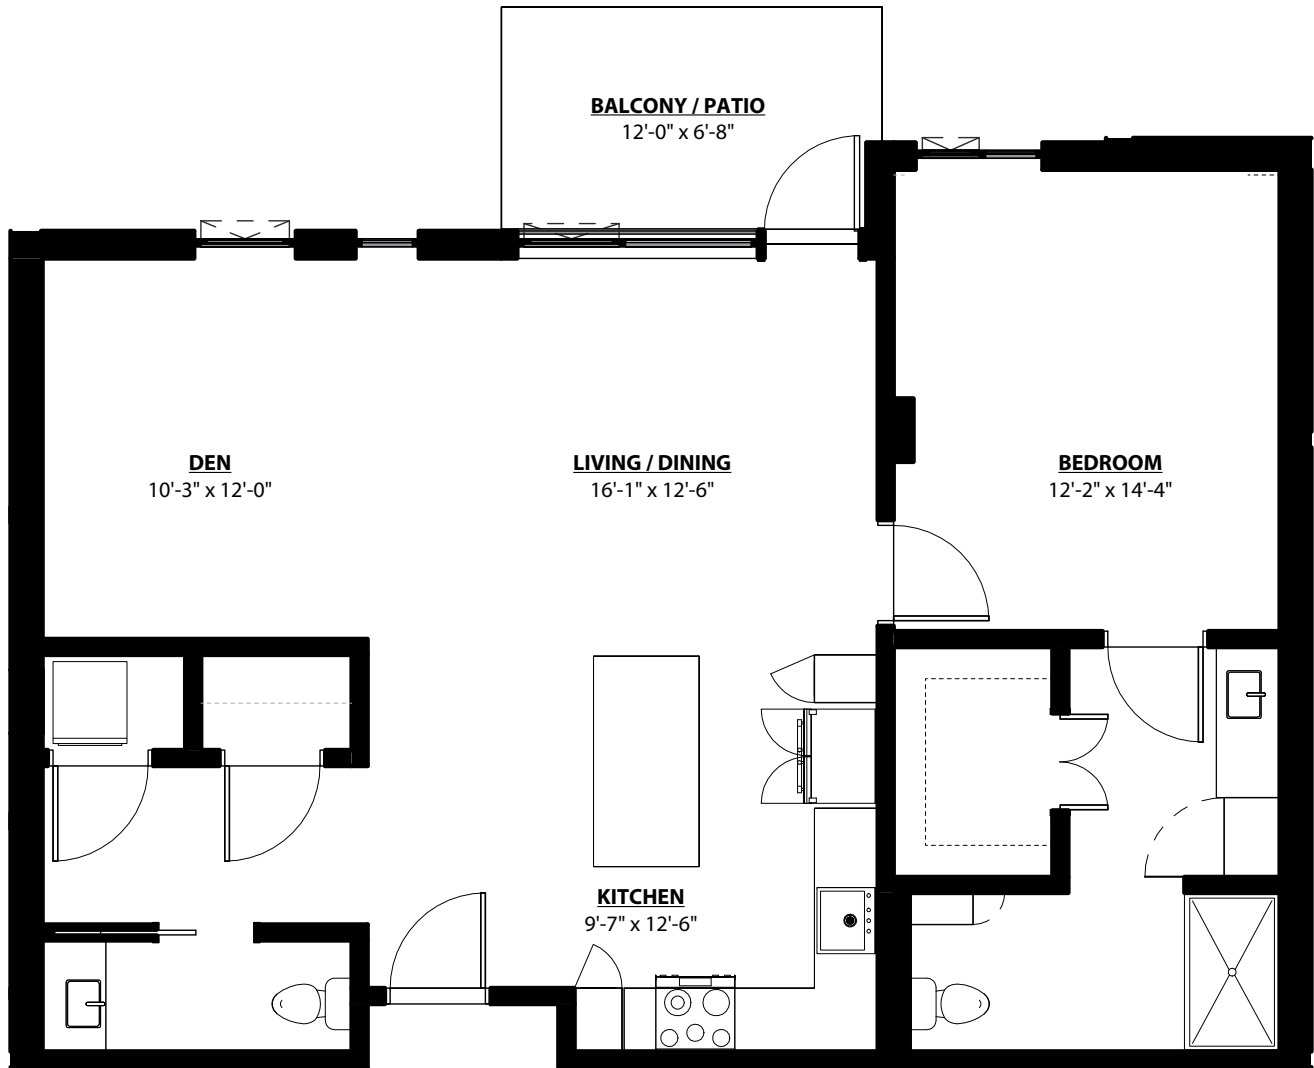

Daisy C

1 BEDROOM • 1.5 BATH • DEN • 1,051 SQ. FT.

All unit plans are representative and may not reflect the exact dimensions of all units within the building.

Per Health and Safety Code section 1772.2, Kendal at Ventura has filed an application for a Permit to Accept Deposits and a Certificate of Authority with the California Department of Social Services.