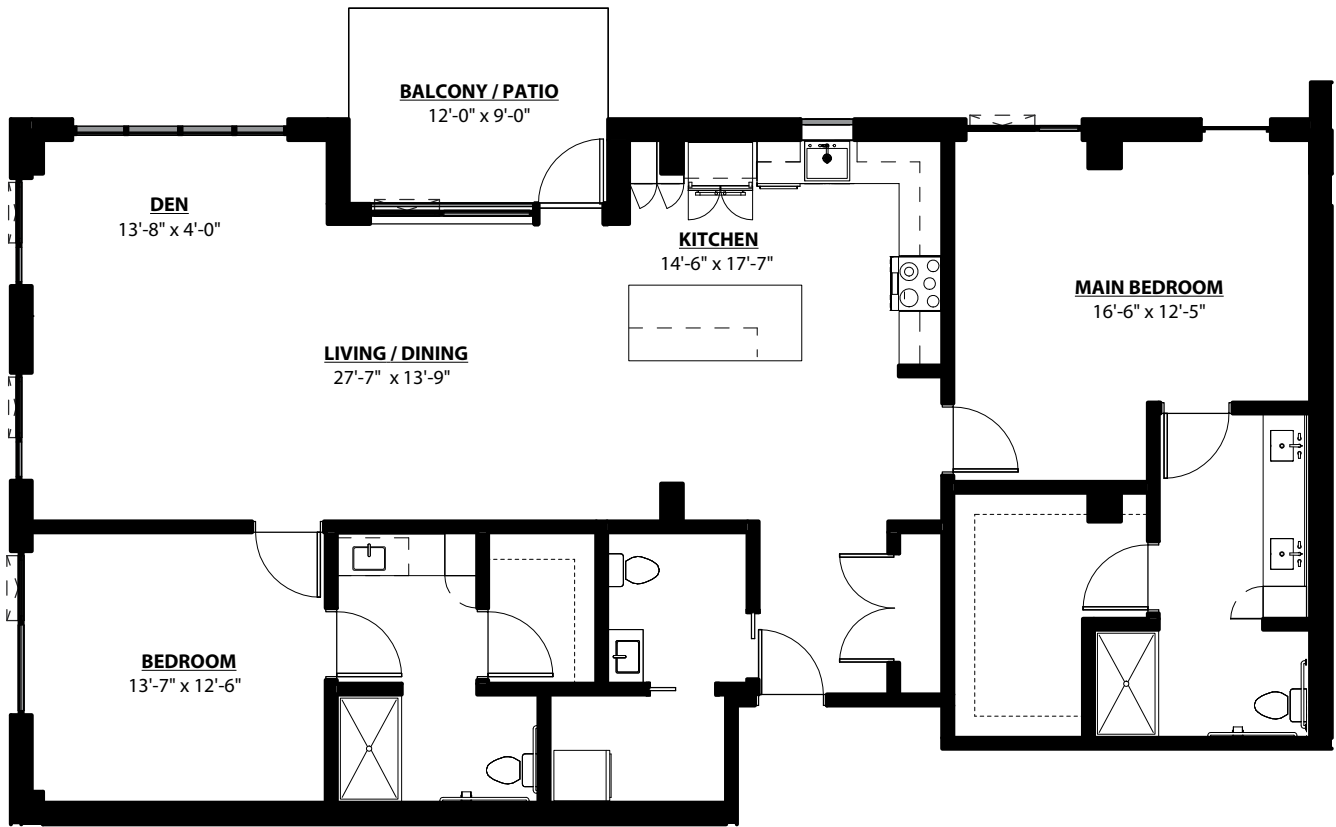

Poppy A

2 BEDROOM • 2.5 BATH • DEN • 1,740 SQ. FT.

All unit plans are representative and may not reflect the exact dimensions of all units within the building.

Per Health and Safety Code section 1772.2, Kendal at Ventura has filed an application for a Permit to Accept Deposits and a Certificate of Authority with the California Department of Social Services.