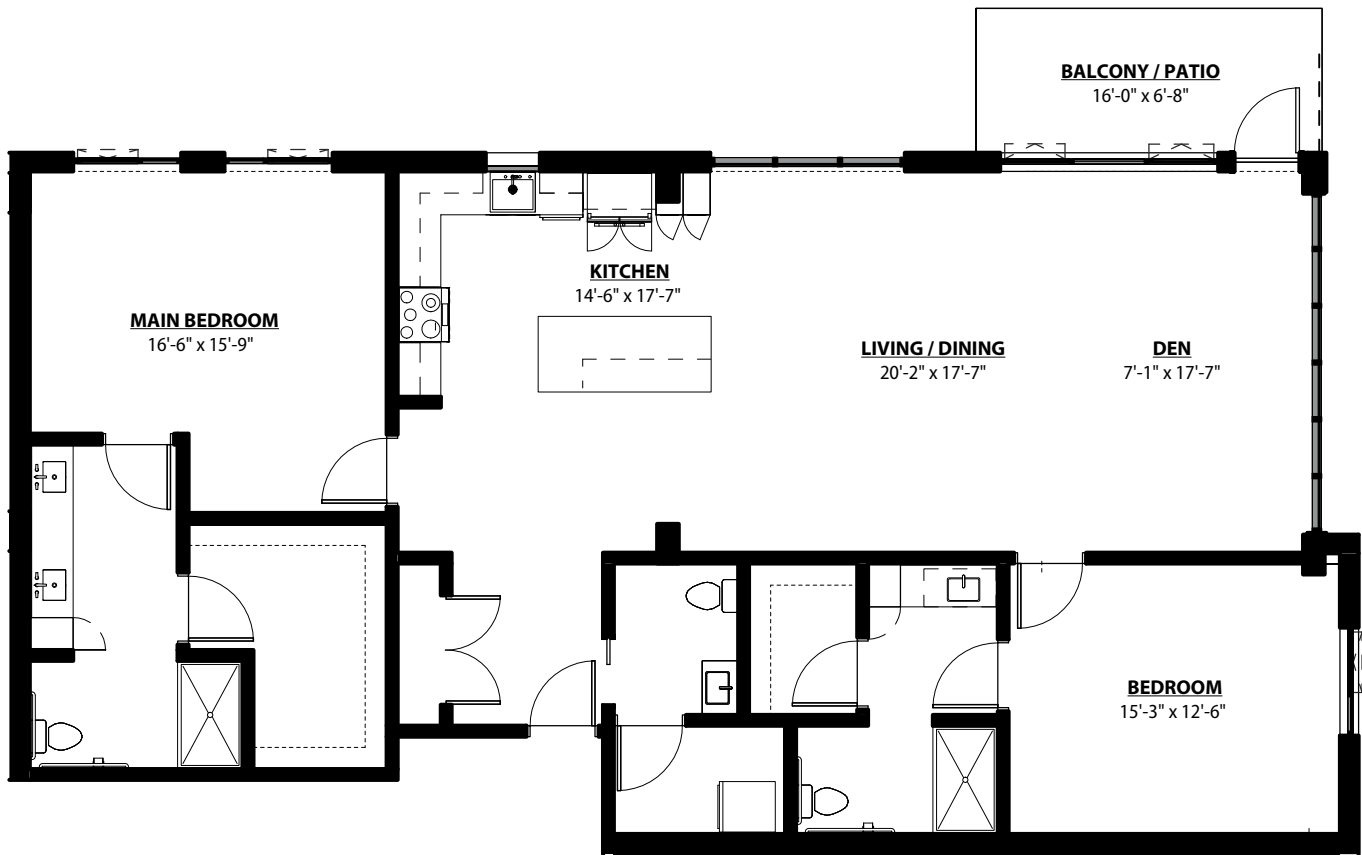

Poppy B

2 BEDROOM • 2.5 BATH • DEN • 1,809 SQ. FT.

All unit plans are representative and may not reflect the exact dimensions of all units within the building.

Per Health and Safety Code section 1772.2, Kendal at Ventura has filed an application for a Permit to Accept Deposits and a Certificate of Authority with the California Department of Social Services.