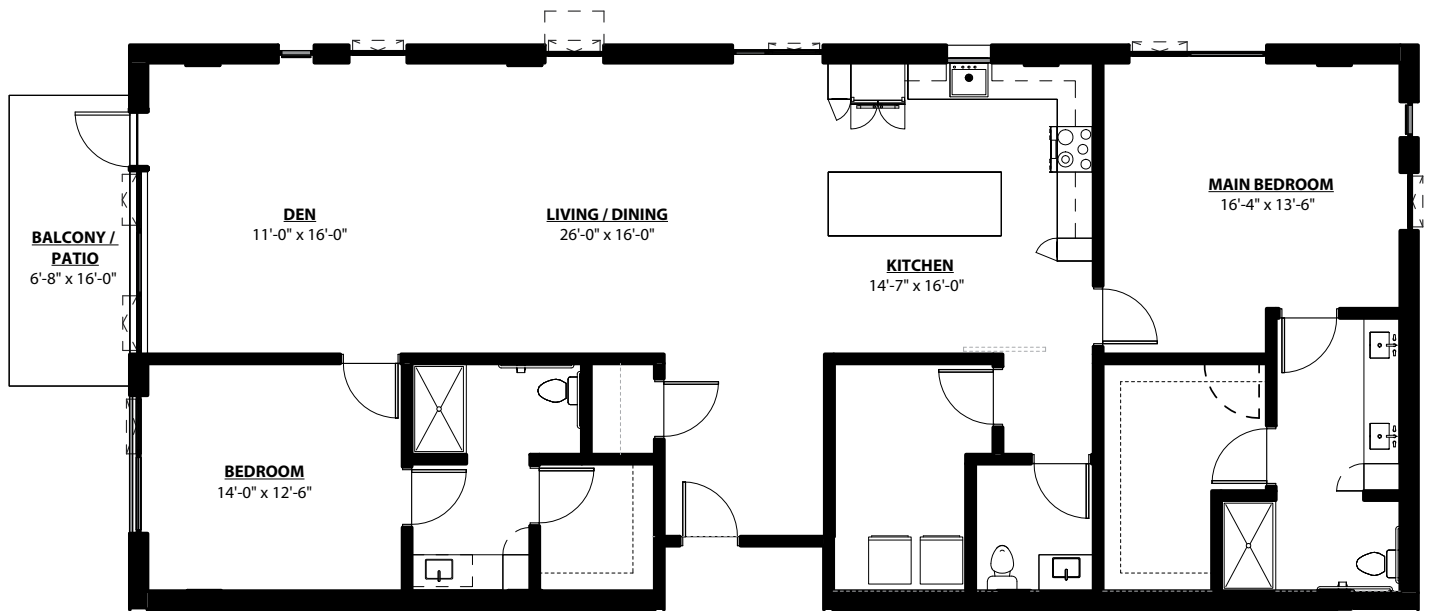

Sage B

2 BEDROOM • 2.5 BATH • DEN • 2,060 SQ. FT.

All unit plans are representative and may not reflect the exact dimensions of all units within the building.

Per Health and Safety Code section 1772.2, Kendal at Ventura has filed an application for a Permit to Accept Deposits and a Certificate of Authority with the California Department of Social Services.