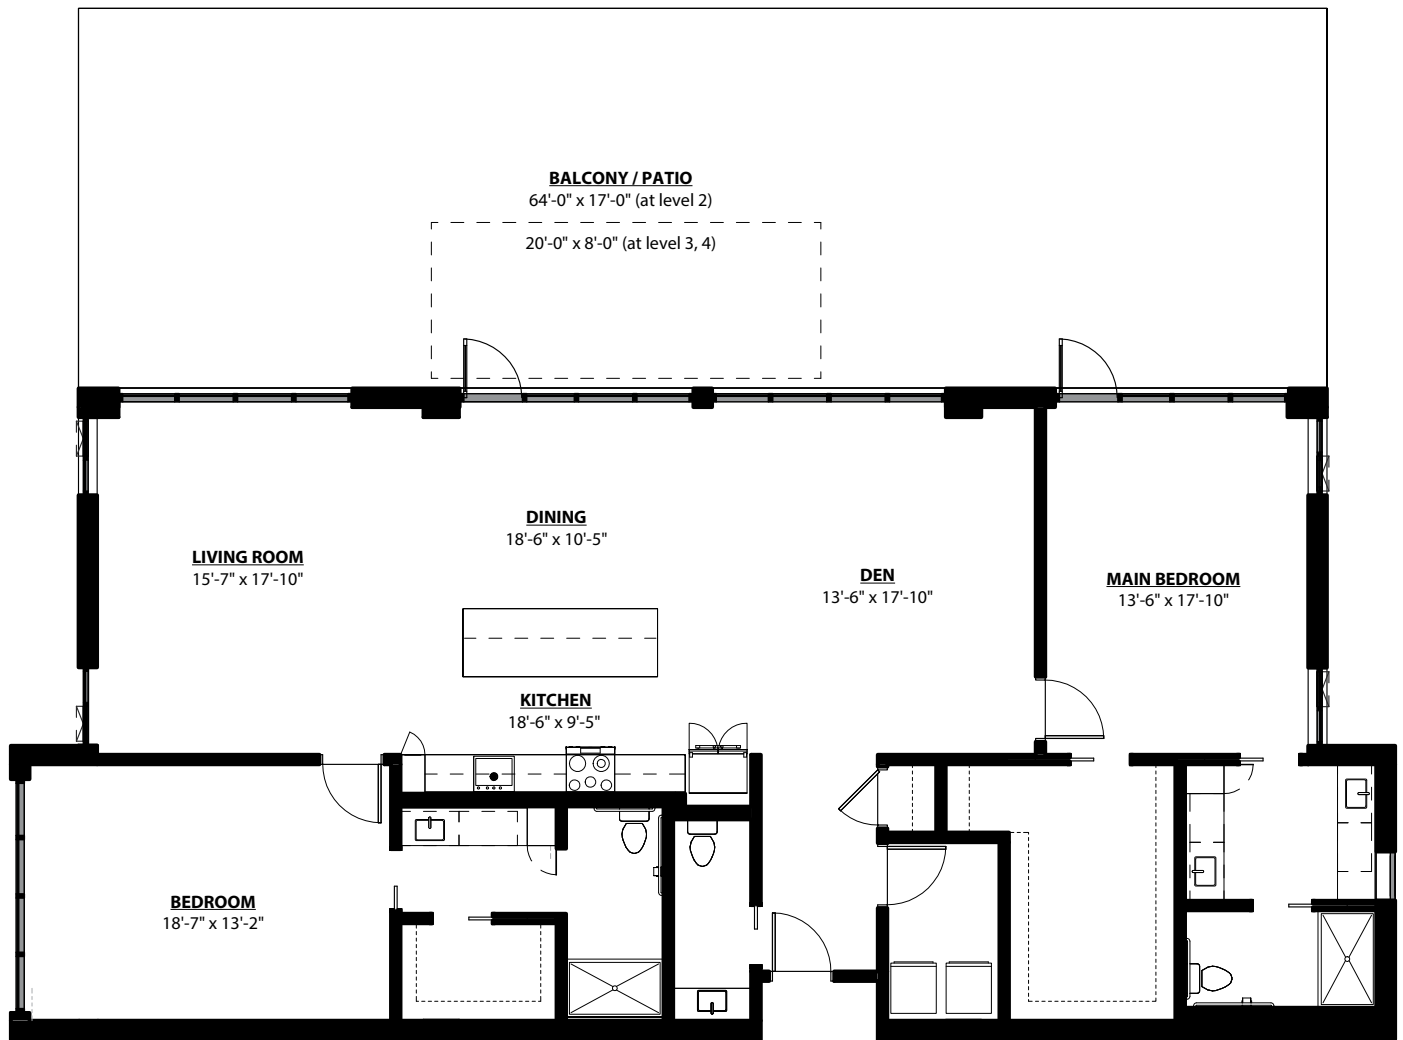

Sun Cup

2 BEDROOM • 2.5 BATH • DEN • 2,133 SQ. FT.

All unit plans are representative and may not reflect the exact dimensions of all units within the building.

Per Health and Safety Code section 1772.2, Kendal at Ventura has filed an application for a Permit to Accept Deposits and a Certificate of Authority with the California Department of Social Services.